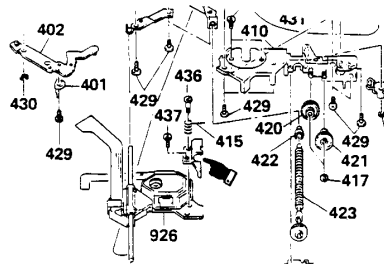

SONY

**Car Stereo
Service Bulletin**

Model: CDX-7540/7580

No. 183

Subject: Part Number For Feed Guide

Date: November 19, 1990

Symptom:
(**)

The part number for the Feed Guide connected to FOP (Ref. No. 926) is not listed in the service manual.

Solution: Please include the following part number in your service manual:

Description	Part Number
Feed Guide	2-643-412-02

Compact Disc

CSA-14